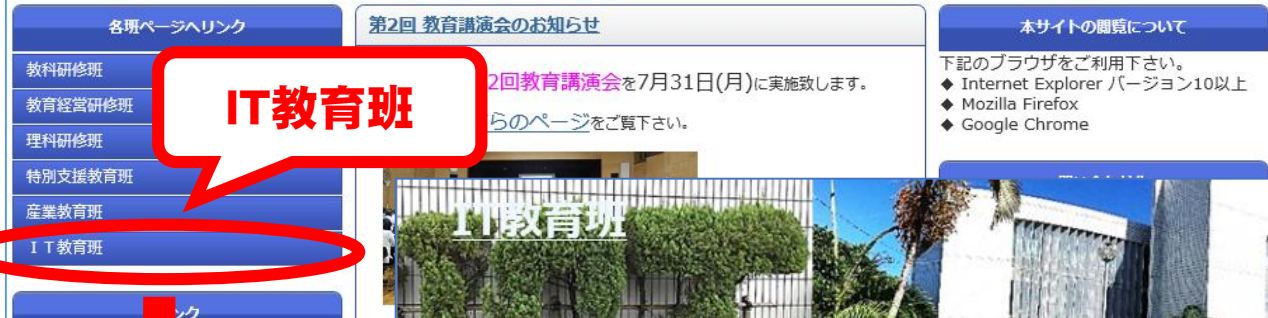

沖縄県立総合教育センターのHP